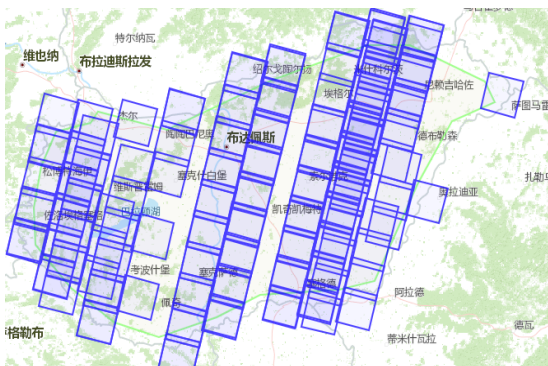

Data Collection and Conference survey

Jiahao Wu
PhD student
E-mail:yc17493@umac.mo

Aerospace Information Research Institute
& University of Macau

Data Collection

Satellite	Date	Numbers(Cloud Cover<20%)	Resolution	Remark
Gaofen-1	2019/04-2020/07	About 160	PAN:2m MS:8m	It is mainly distributed in the East and West, and there are few coverage images in the area of Szekesfehervar.
Gaofen-2	2019/03-2021/09	About 360	PAN:0.8m MS:3.2m	It is mainly distributed in the East and West. The area of Szekesfehervar is completely covered, and there is no image in the same longitude area of Szolnok.
Gaofen-3	2020/09-2021/12	About 260	FSII:10m	This is a SAR imaging satellite. It is in the shape of interval strip, which can cover the study area of Szekesfehervar.
Gaofen-6	2020/05-2020/09	About 30	PAN:2m MS:8m	The image coverage width is large, covering the central and western regions of Hungary, but cannot cover the study area (with image but covered by clouds).

Gaofen-1

Gaofen-2

Gaofen-3

Gaofen-6

Conference survey

Conference: International Conference on Geological and Environmental Sustainability

Address	Date	website
Nanjing, China	08/30/2022	http://sciencefora.org/Conference/13450/ICELS/
Macao, China	08/26/2022	http://sciencefora.org/Conference/13344/ICELS/

Conference: International Conference on Environment and Life Science

Address	Date	website
Nanjing, China	08/30/2022	http://sciencefora.org/Conference/13461/ICGES/
Wuhan, China	08/29/2022	http://sciencefora.org/Conference/13443/ICGES/
Macao, China	08/26/2022	http://sciencefora.org/Conference/13354/ICGES/

Website: <http://researchworld.org/Conference2022/China/7/I2C2E/index.php>

A central image of the Earth is surrounded by a circular path of various satellites and spacecraft. The satellites vary in size, color, and shape, including some with large solar panels and others with more compact bodies. The background is a dark blue space with a subtle light gradient.