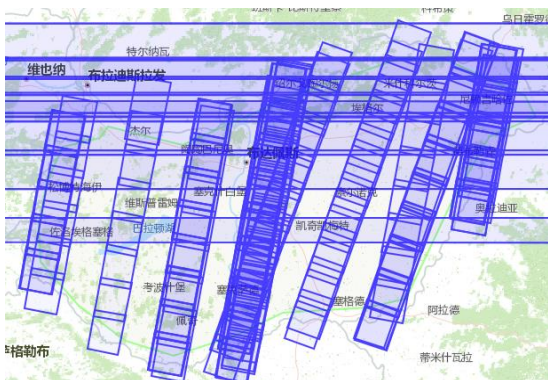

Data Collection and Conference survey

Jiahao Wu
PhD student
E-mail:yc17493@umac.mo

Aerospace Information Research Institute
& University of Macau

Data Collection

Satellite	Date	Numbers(Cloud Cover<20%)	Resolution	Remark
Gaofen-1	2019/04-2020/07	About 160	PAN:2m MS:8m	It is mainly distributed in the East and West, and there are few coverage images in the area of Szekesfehervar.
Gaofen-2	2019/03-2021/09	About 360	PAN:0.8m MS:3.2m	It is mainly distributed in the East and West. The area of Szekesfehervar is completely covered, and there is no image in the same longitude area of Szolnok.
Gaofen-3	2020/09-2021/12	About 260	FSII:10m	This is a SAR imaging satellite. It is in the shape of interval strip, which can cover the study area of Szekesfehervar.
Gaofen-6	2020/05-2020/09	About 30	PAN:2m MS:8m	The image coverage width is large, covering the central and western regions of Hungary, but cannot cover the study area (with image but covered by clouds).

Gaofen-1

Gaofen-2

Gaofen-3

Gaofen-6

Conference survey

Conference: International Conference on Geological and Environmental Sustainability

Address	Date	website
Nanjing, China	08/30/2022	http://sciencefora.org/Conference/13450/ICELS/
Macao, China	08/26/2022	http://sciencefora.org/Conference/13344/ICELS/

Website: <http://researchworld.org/Conference2022/China/7/I2C2E/index.php>

A central image of the Earth is surrounded by a circular path of various satellites and spacecraft. The satellites vary in size, color, and shape, including some with large solar panels and others with more compact bodies. The background is a dark blue space with a subtle light gradient.