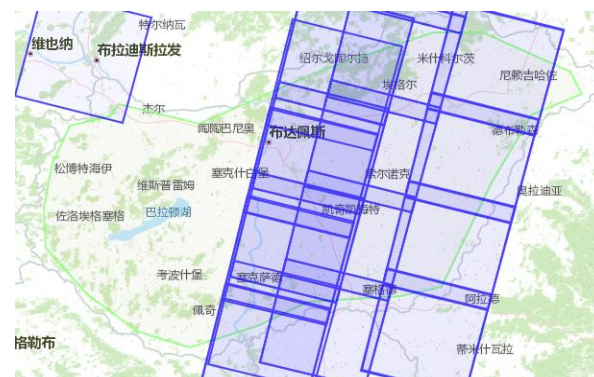

Data Collection and Conference survey

Jiahao Wu
PhD student
E-mail:yc17493@umac.mo

Aerospace Information Research Institute
& University of Macau

Data Collection

Satellite	Date	Numbers(Cloud Cover<20%)	Resolution	Remark
Gaofen-1	2019/04-2020/07	About 160	PAN:2m MS:8m	It is mainly distributed in the East and West, and there are few coverage images in the area of Szekesfehervar.
Gaofen-2	2019/03-2021/09	About 360	PAN:0.8m MS:3.2m	It is mainly distributed in the East and West. The area of Szekesfehervar is completely covered, and there is no image in the same longitude area of Szolnok.
Gaofen-3	2020/09-2021/12	About 260	FSII:10m	This is a SAR imaging satellite. It is in the shape of interval strip, which can cover the study area of Szekesfehervar.
Gaofen-6	2020/05-2020/09	About 30	PAN:2m MS:8m	The image coverage width is large, covering the central and western regions of Hungary, but cannot cover the study area (with image but covered by clouds).

Gaofen-1

Gaofen-2

Gaofen-3

Gaofen-6

Conference survey

Conference: International Conference on Geological and Environmental Sustainability

Address	Date	website
Nanjing, China	08/30/2022	http://sciencefora.org/Conference/13450/ICELS/
Macao, China	08/26/2022	http://sciencefora.org/Conference/13344/ICELS/

Conference: International Conference on Environment and Life Science

Address	Date	website
Nanjing, China	08/30/2022	http://sciencefora.org/Conference/13461/ICGES/
Wuhan, China	08/29/2022	http://sciencefora.org/Conference/13443/ICGES/
Macao, China	08/26/2022	http://sciencefora.org/Conference/13354/ICGES/

Both conference I and II have the same committee.

Address: Macao, China
Date: 08/24-08/25/2022
Website: http://wrfase.org/Conference2022/8/China/2/IACSEAF/call_for_paper.php

Conference survey

Because of the COVID-19, the foreigners can not be allowed to visit Macau.